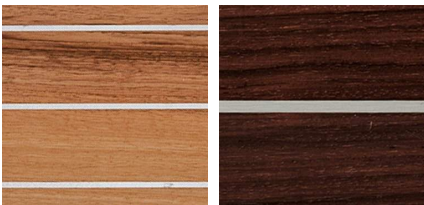

Wood

"Colore" Frisé
walnut inlay

Rosewood inlay